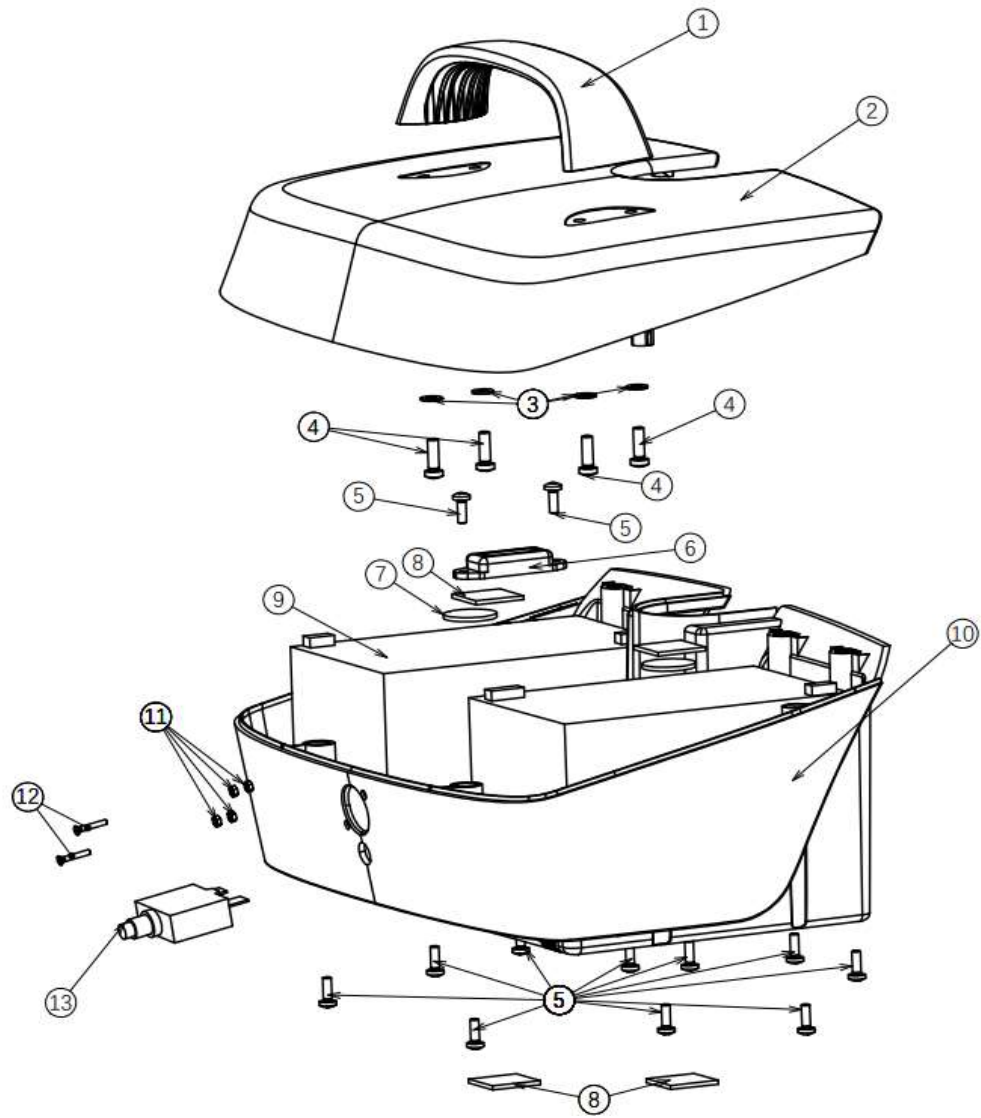

no	part nu	part	QT			
0	1920296	BATTERYBOX COMPLETE	1			
0	1918891	BATTERY BOX WITHOUT BATTERIES	1			
1						
2						
3						
4						
5						
6						
7						
8						
9	1919621	CPX15 -12	2			
10						
11						
12						
13	1920531	MAIN FUSE				
0	1919798	CHARGER	1	not depicted