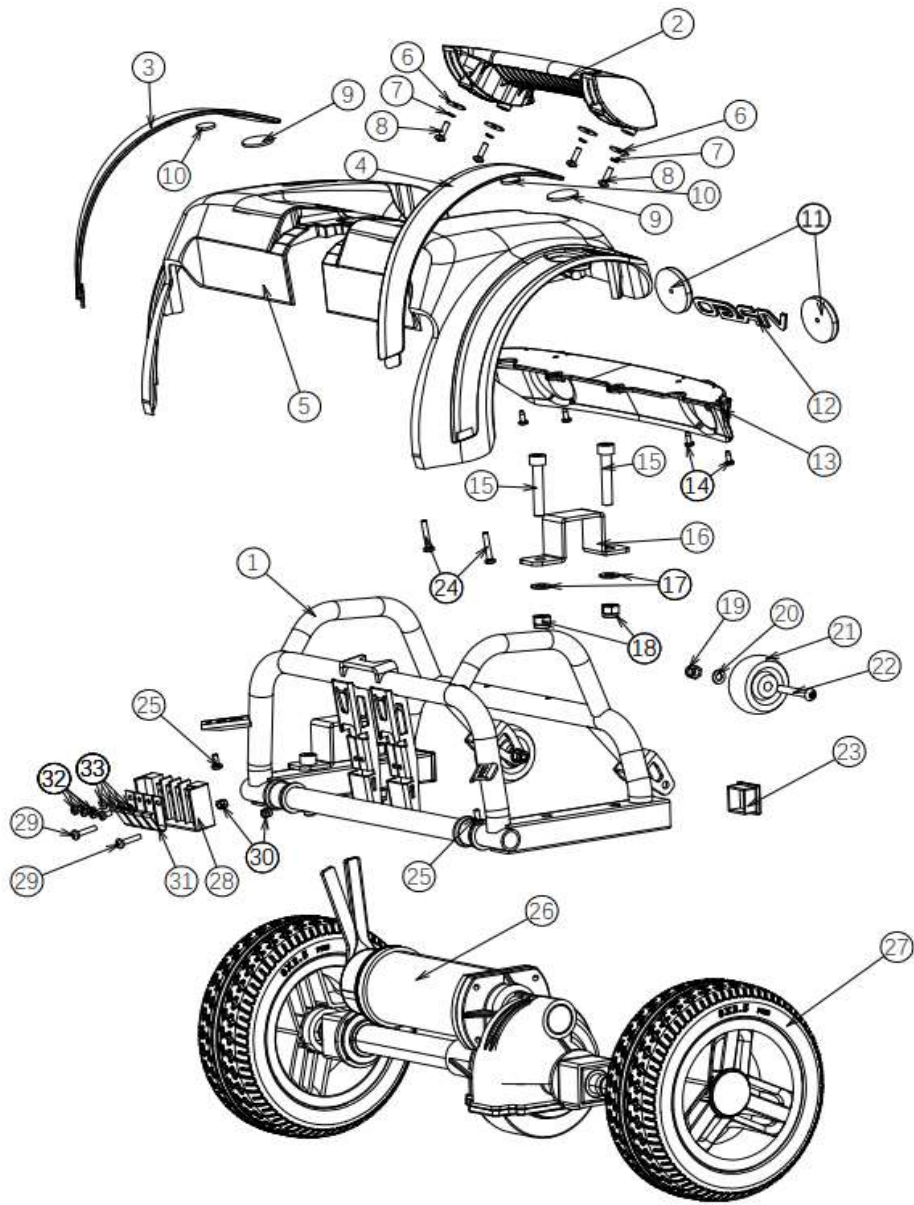

no	part nu	part	QT		
1	1910656		1		
2	1918862	front fork	1		
3	1918856	STEERING AXLE ONE	1		
4					
5	1918854	FRONTAXLE R	1		
6					
7	1920443	COLOR PANEL SET FRONT green			
7	1920444	COLOR PANEL SET FRONTorange			
7	1920445	COLOR PANEL SET FRONTbleu			
7	1920446	COLOR PANEL SET FRONT pink			
8					
8					
8					
8					
9	1918852	FRONTCOVER	1		
10					
11					
12	1918851	SHROUD ONE	1		
13					
14					
15	1918858	BALL JOINT RIGHT	2		
16					
17					
18	1918859	CONNECTION ROD	2		
19					
20	1918857	BALL JOINT LE			
21					
22					
23					
24					
25					
26	1920339	FRONTAXLE L			

27					
28					
29					
30					
31					
32	1918855	FRONTWHEEL ONE	2		
33	1920632	FRONT BUMPER	1		
34	1920634	WASHER M4 NF E25-513	6		
35	1920633	BOLT M4X20 DIN 7985			
36					
37					
38					
39	1919090	POWER MODULE			
40					
41					
42	1920657	BATTERY CONNECTOR HOLDER	1		
43	1920658	BATTERY CONNECTOR	1		
44					
45					
46					
47					
48					
49					
50					
51					
52					
53					
54					
55					
56					
57	1918861	FRONT CONTACT POINT HOLDER	1		
58					
59	1918860	CONTACT POINT FRONT	4		

no	part nu	part	QT
1			
2	1918911	SPEED DIAL ASSEMBLY	1
3	1918918	CHARGER SOCKET	1
4			
5	1918910	SPEED LEVER	1
6			

7	1918913	STEERING COVER BACK	1	
8				
9	1918914	STEERING COVER FRONT	1	
10	1919437	CONTACT IGNITION	1	
11	1920423	HORN SWITCH	1	
12	1918912	BATTERY INDICATOR	1	
13	1918909	POT SPEED	1	
14				
15				
16				
17				
18				
19				
20				
21				
22				
23				
24	1920553	BOUT BZKT M5X25 DIN912	4	
25				
26				
27				
28	1919437	IGNITION KEY	1	
29	1920509	BASKET	1	
30				
31				
32	1920629	FRONT LIGHT	1	
33				
34				
35				
	1918977	MIRROR LEFT	1	
	1918978	MIRROR RICHT	1	
37	1920628	HORN	1	