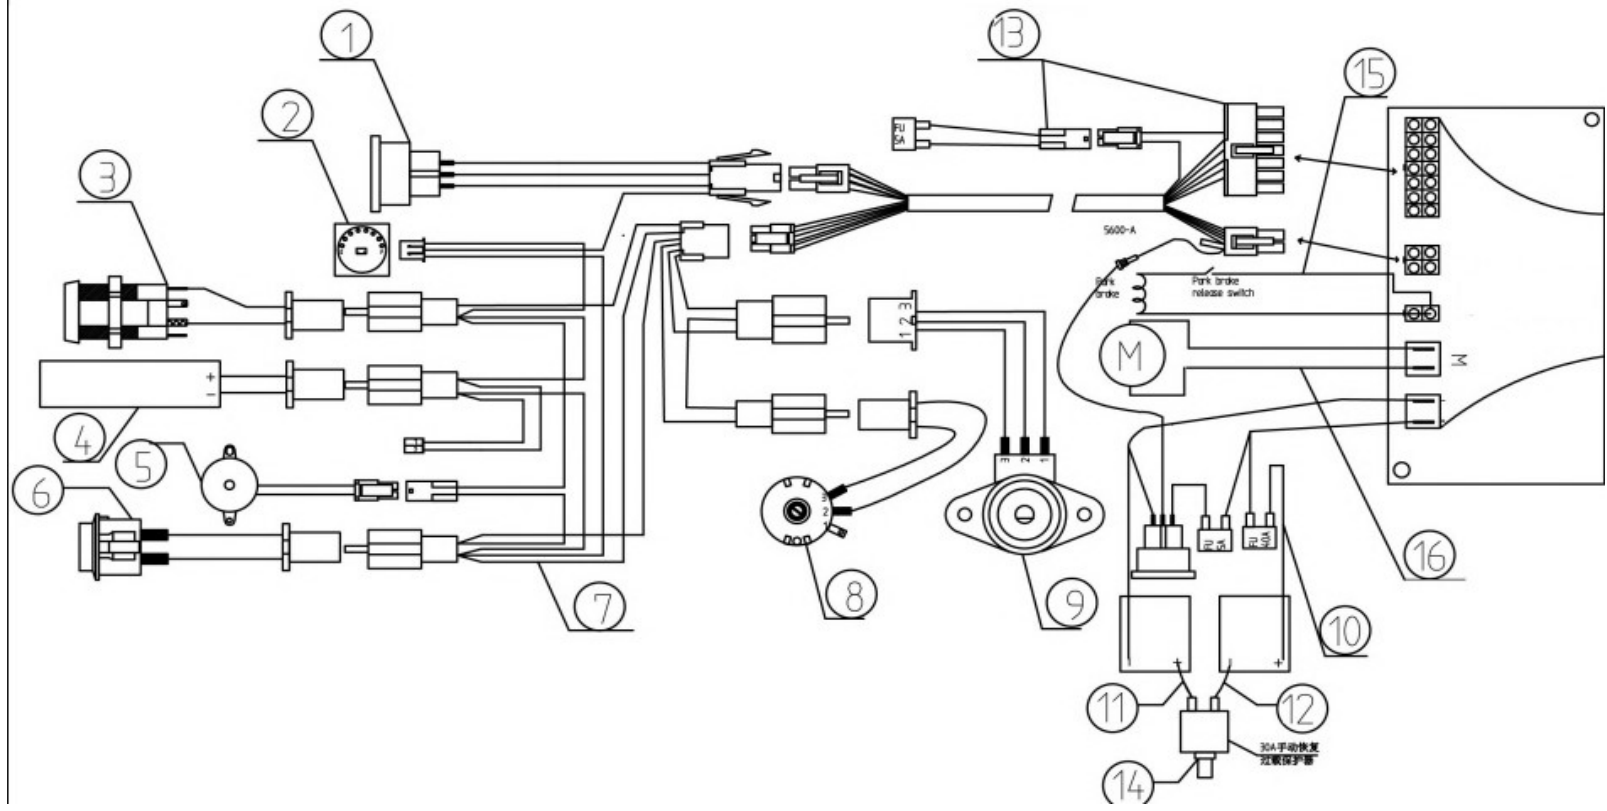

no	part nu	part	QT				
1							
2							
3							
4							
5							
6							
7							
8							
9							
10							
11							

no	part nu	part	QT			
0	1920296	BATTERYBOX COMPLETE	1			
0	1918891	BATTERY BOX WITHOUT BATTERIES	1			
1						
2						
3						
4						
5						
6						
7						
8						
9	1919621	CPX15 -12	2			
10						
11						
12						
13	1920531	MAIN FUSE				
0	1919798	CHARGER	1	not depicted		

no	part nu	part	QT			
0						
1						
2	1918898	SEAT TUBE	1			
3						
4	1918895	ARM PAD	2			
5	1920266	BOLT ARMREST FIXATION	2			
6	1918899	CHAIR	1			
6.1	1920640	BACK	1			
6.2	1920641	SEAT	1			
7	1920645	SEAT HANDLE	1			
8						
8						
9						
10						
11						
12						
13						
14						
15						
16						
17						
18	1918903	ARMREST LOWER LEFT	1			
19	1918907	ARMREST LOWER RIGHT	1			
20						
21	1918931	ARMRESR UPPER PART	2			
22						
23						
24						

no	part nu	part	QT
1			
2	1918911	SPEED DIAL ASSEMBLY	1
3	1918918	CHARGER SOCKET	1
4			
5	1918910	SPEED LEVER	1
6			

7	1918913	STEERING COVER BACK	1	
8				
9	1918914	STEERING COVER FRONT	1	
10	1919437	CONTACT IGNITION	1	
11	1920423	HORN SWITCH	1	
12	1918912	BATTERY INDICATOR	1	
13	1918909	POT SPEED	1	
14				
15				
16				
17				
18				
19				
20				
21				
22				
23				
24	1920553	BOUT BZKT M5X25 DIN912	4	
25				
26				
27				
28	1919437	IGNITION KEY	1	
29	1920509	BASKET	1	
30				
31				
32	1920629	FRONT LIGHT	1	
33				
34				
35				
	1918977	MIRROR LEFT	1	
	1918978	MIRROR RICHT	1	
37	1920628	HORN	1	

no	part nu	part	QT	
1	1918918	CHARGER SOCKET	1	
2				
3				
4				
5				
6				
7	1918976	MAIN CABLE	1	
8				
9	1918909	POT. SPEED	1	
10				
11				
12				
13				
14				
15				
16				