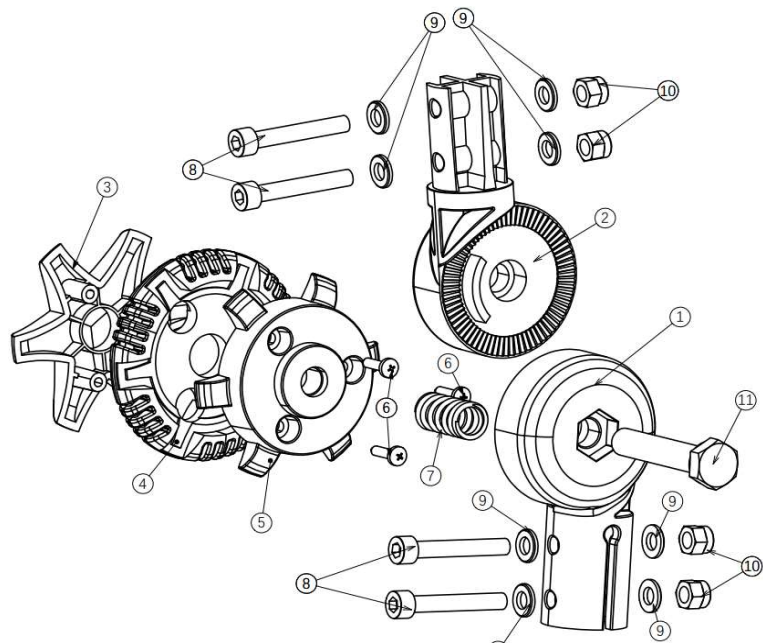

no	part nu	part	QT				
1							
2							
3							
4							
5							
6							
7							
8							
9							
10							
11