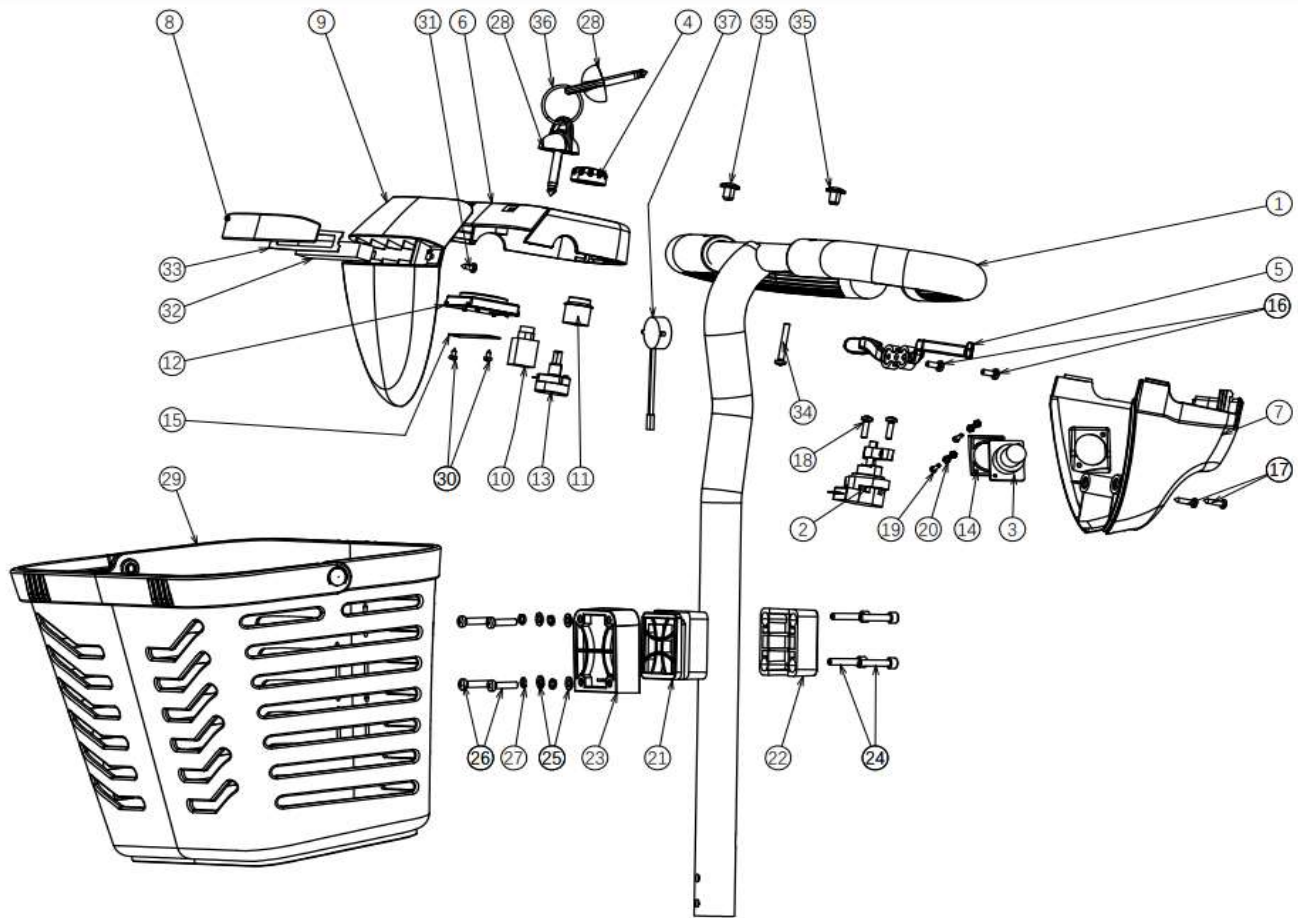

no	part nu	part	QT		part nu	part	QT
1				17			
2	1918886	HANDLE REAR	1	18			
3	1920439	COLOR PANEL SET REAR green		19			
3	1920440	COLOR PANEL SET REAR orange		20			
3	1920441	COLOR PANEL SET REAR bleu		21			
3	1920442	COLOR PANEL SET REAR pink		22			
4				23			
4				24			
4				25			
4				26	1918887	DIFF.+MOTOR+REM	1
				26	1920395	DIFF	1
				26	1920396	MOTOR	1
				26	1920396	MOTOR BRAKE	1
5	1918853	COVER MIDDLE	1	27	1918888	REAR WHEEL	2
6				28	1918889	REAR CONTACT POINT HOLDER	1
7				29			
8				30			
9				31	1918890	CONTACT POINT REAR	4
11				32			
12				33			
13	1918882	REAR COVER	1				
14							
15							
16							

no	part nu	part	QT			
0						
1						
2	1918898	SEAT TUBE	1			
3						
4	1918895	ARM PAD	2			
5	1920266	BOLT ARMREST FIXATION	2			
6	1918899	CHAIR	1			
6.1	1920640	BACK	1			
6.2	1920641	SEAT	1			
7	1920645	SEAT HANDLE	1			
8						
8						
9						
10						
11						
12						
13						
14						
15						
16						
17						
18	1918903	ARMREST LOWER LEFT	1			
19	1918907	ARMREST LOWER RIGHT	1			
20						
21	1918931	ARMRESR UPPER PART	2			
22						
23						
24						

no	part nu	part	QT
1			
2	1918911	SPEED DIAL ASSEMBLY	1
3	1918918	CHARGER SOCKET	1
4			
5	1918910	SPEED LEVER	1
6			

7	1918913	STEERING COVER BACK	1	
8				
9	1918914	STEERING COVER FRONT	1	
10	1919437	CONTACT IGNITION	1	
11	1920423	HORN SWITCH	1	
12	1918912	BATTERY INDICATOR	1	
13	1918909	POT SPEED	1	
14				
15				
16				
17				
18				
19				
20				
21				
22				
23				
24	1920553	BOUT BZKT M5X25 DIN912	4	
25				
26				
27				
28	1919437	IGNITION KEY	1	
29	1920509	BASKET	1	
30				
31				
32	1920629	FRONT LIGHT	1	
33				
34				
35				
	1918977	MIRROR LEFT	1	
	1918978	MIRROR RICHT	1	
37	1920628	HORN	1	

no	part nu	part	QT	
1	1918918	CHARGER SOCKET	1	
2				
3				
4				
5				
6				
7	1918976	MAIN CABLE	1	
8				
9	1918909	POT. SPEED	1	
10				
11				
12				
13				
14				
15				
16				