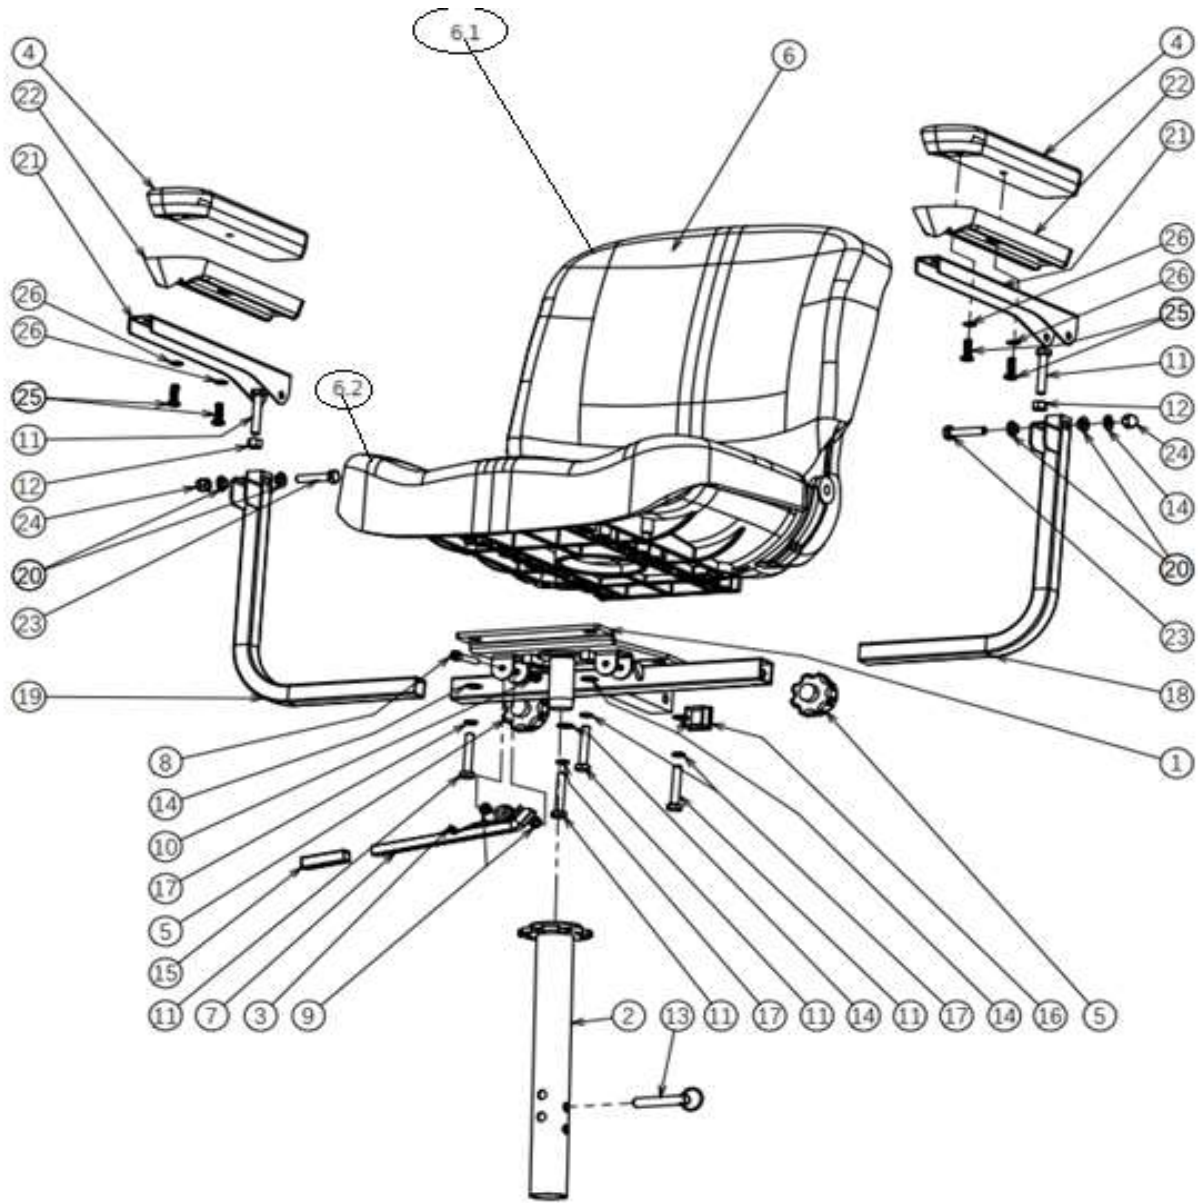

27					
28					
29					
30					
31					
32	1918855	FRONTWHEEL ONE	2		
33	1920632	FRONT BUMPER	1		
34	1920634	WASHER M4 NF E25-513	6		
35	1920633	BOLT M4X20 DIN 7985			
36					
37					
38					
39	1919090	POWER MODULE			
40					
41					
42	1920657	BATTERY CONNECTOR HOLDER	1		
43	1920658	BATTERY CONNECTOR	1		
44					
45					
46					
47					
48					
49					
50					
51					
52					
53					
54					
55					
56					
57	1918861	FRONT CONTACT POINT HOLDER	1		
58					
59	1918860	CONTACT POINT FRONT	4		

no	part nu	part	QT		part nu	part	QT
1				17			
2	1918886	HANDLE REAR	1	18			
3	1920439	COLOR PANEL SET REAR green		19			
3	1920440	COLOR PANEL SET REAR orange		20			
3	1920441	COLOR PANEL SET REAR bleu		21			
3	1920442	COLOR PANEL SET REAR pink		22			
4				23			
4				24			
4				25			
4				26	1918887	DIFF.+MOTOR+REM	1
				26	1920395	DIFF	1
				26	1920396	MOTOR	1
				26	1920396	MOTOR BRAKE	1
5	1918853	COVER MIDDLE	1	27	1918888	REAR WHEEL	2
6				28	1918889	REAR CONTACT POINT HOLDER	1
7				29			
8				30			
9				31	1918890	CONTACT POINT REAR	4
11				32			
12				33			
13	1918882	REAR COVER	1				
14							
15							
16							

no	part nu	part	QT			
0						
1						
2	1918898	SEAT TUBE	1			
3						
4	1918895	ARM PAD	2			
5	1920266	BOLT ARMREST FIXATION	2			
6	1918899	CHAIR	1			
6.1	1920640	BACK	1			
6.2	1920641	SEAT	1			
7	1920645	SEAT HANDLE	1			
8						
8						
9						
10						
11						
12						
13						
14						
15						
16						
17						
18	1918903	ARMREST LOWER LEFT	1			
19	1918907	ARMREST LOWER RIGHT	1			
20						
21	1918931	ARMRESR UPPER PART	2			
22						
23						
24						