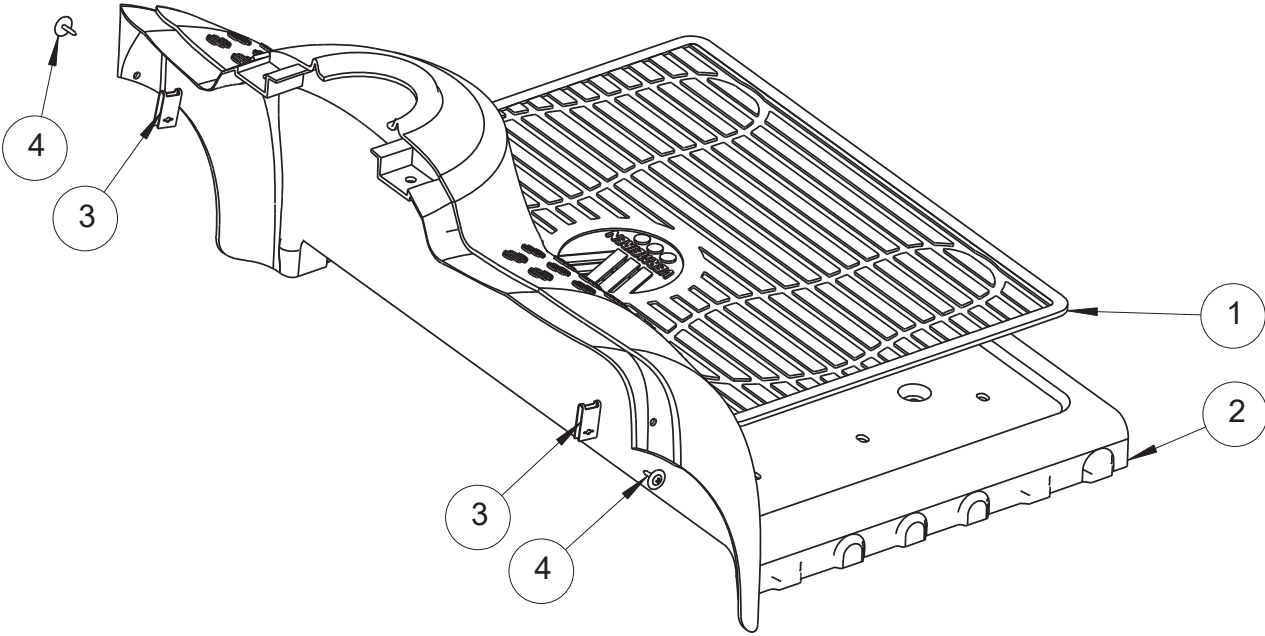

Material			
No.	Plan	Article	Number
1	XC00496	3991982	1
2	XC00467	3991950	1
	YC01852	3992270	1
3	XC00364	3991351	2
4	---	3991368	2

Only for Belgium after sales

EC00325/C

SV CERES SE FOOTPIATE SHELL				Plan No.
				EC00325/C
Scale:1:5	Drafted	Verified	Confirmed	
Date	03/07/2015	03/07/2015	03/07/2015	
Init.	KZ	JJQ	TG	