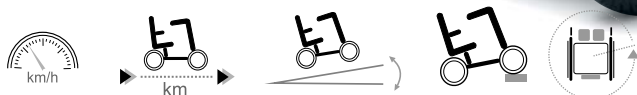

Oberon

Double seated 4-wheel scooter

Comfortable double seater with adjustable headrests

The Oberon is the ideal two-person electric scooter that was built for heavy duty usage. It comes with large wheels to provide a smooth ride on uneven surfaces and enough power to take you and your partner around for quite a distance.

A 1492 Watt motor providing you a maximum speed up to 15 km/h and a driving distance of 45 km. Complete with suspension and lighting so let's get moving and enjoy the countryside.

Lighting

Anti-slip floor mat