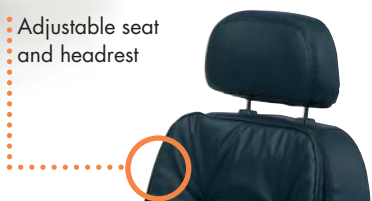

Oberon

Double seated 4-wheel scooter

Comfortable double seater with adjustable headrests

The Oberon is the ideal two-person electric scooter that was built for heavy duty usage. It comes with large wheels to provide a smooth ride on uneven surfaces and enough power to take you and your partner around for quite a distance.

Front and rear lights, suspension, shopping basket, mirror... the Oberon will be your trusty road companion.

Shopping basket

Lighting

Anti-slip floor mat

Adjustable seat and headrest

Mercurius 4

champagne

The Mercurius 4 is a powerful 4-wheel scooter combining efficiency with elegance.