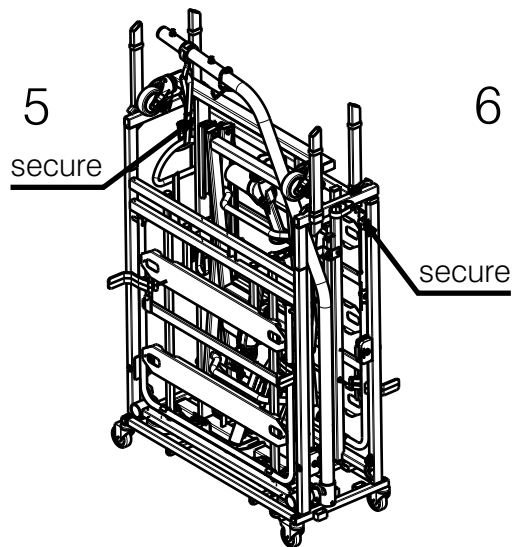

* - only for stacking beds / tylko do pietrowania lozek

Velcro straps (No.18) - way of assembly for YP06157 and YP06167 /
Paski Velcro (nr. 18) - sposob montazu dla YP06157 i YP06167

Package with bed dimensions [cm]		
Bed siderails	standard	965
Length	105	105
Width	44	47
Height	140	146
Carton box	U000369	U000367
Stacked beds height	283	289

2

Mount the undercarriage /
Zamontuj rame podnosnika

3

Mount the lifting pole / Zamontuj wysiegnik

4

Mount the headside frame /
Zamontuj rame zaglowka

5

Mount the connectors and secure the connection
using star knob / Zamontuj laczniki systemu trans. i
zabezpiecz polaczenie pokretlem

6

Mount the panels /
Zamontuj panele

7

Mount the side rails
/ Zamontuj barierki

8

Put on the velcro straps to lock foot and headrest /
zaloz rzepy do blokady podnozka i zaglowka

EP00269 / K

TRANSPORT SYSTEM ILLICO