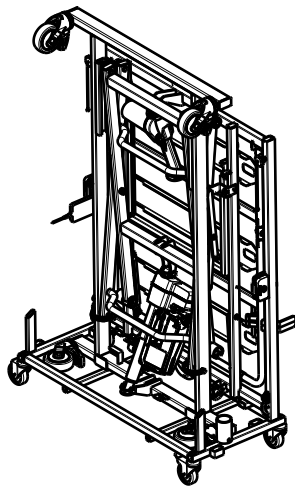

Material			
No.	Plan	Article	Quantity
1	YP06157	27918...	1
2	YP06164	27944...	1
3	YP06167	27946...	1
4*	YP06196	27950...	4
5	YP06216	2784803	2
6	YP06217	2795303	2
7	XP00106	2990072	2
8	P00097039	2998584	8
9	Wheel D75	1001255	2
10	M6 DIN 985	1001680	4
11	M10 DIN 985	1001683	4
12	---	---	---
13	3.9x16 DIN7982	1005767	4
14	M6x20	1006999	4
15	Velcro 12cm	1990663	0,5m
16	Wheel D75 with brake	1995807	2
17	M10x55	1998518	4
18	Velcro Strap 30cm	2993635	4

* - only for stacking beds / tylko do pietrowania lozek

Velcro straps (No.18) - way of assembly for YP06157 and YP06167 /
Paski Velcro (nr. 18) - sposob montazu dla YP06157 i YP06167

Package with bed dimensions [cm]		
Bed siderails	standard	965
Length	105	105
Width	44	47
Height	140	146
Carton box	U000369	U000367
Stacked beds height	283	289

EP00269 / K

TRANSPORT SYSTEM ILLICO				Plan No.
				1/2 EP00269 / K
Scale: 1:8	Drafted	Verified	Confirmed	
Date	09/01/2018	5/05/2026	5/05/2026	
Initials	DR	PM	AZ	

1

Mount the footside frame /
Zamontuj rame podnozka

2

Mount the undercarriage /
Zamontuj rame podnosnika

3

Mount the lifting pole / Zamontuj wysiegnik

4

Mount the headside frame /
Zamontuj rame zaglowka

5

Mount the connectors and secure the connection
using star knob / Zamontuj laczniki systemu trans. i
zabezpiecz polaczenie pokretlem