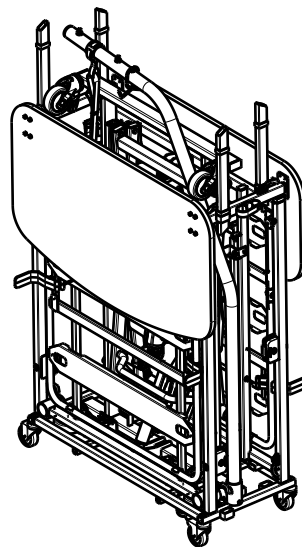

EP00269 / K

TRANSPORT SYSTEM ILLICO				Plan No.
				1/2 EP00269 / K
Scale: 1:8	Drafted	Verified	Confirmed	
Date	09/01/2018	5/05/2026	5/05/2026	
Initials	DR	PM	AZ	

1

Mount the footside frame /
Zamontuj rame podnozka

2

Mount the undercarriage /
Zamontuj rame podnosnika

3

Mount the lifting pole / Zamontuj wysiegnik

4

Mount the headside frame /
Zamontuj rame zaglowka

5

Mount the connectors and secure the connection
using star knob / Zamontuj laczniki systemu trans. i
zabezpiecz polaczenie pokretlem

6

Mount the panels /
Zamontuj panele

7

Mount the side rails
/ Zamontuj barierki

8

Put on the velcro straps to lock foot and headrest /
zaloz rzepy do blokady podnozka i zaglowka

EP00269 / K

TRANSPORT SYSTEM ILLICO