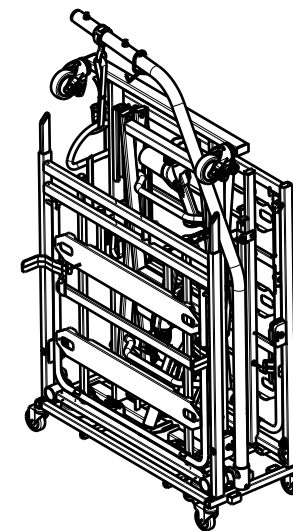

EP00269 / K

TRANSPORT SYSTEM ILLICO				Plan No.
				1/2 EP00269 / K
Scale: 1:8	Drafted	Verified	Confirmed	
Date	09/01/2018	5/05/2026	5/05/2026	
Initials	DR	PM	AZ	

1

Mount the footside frame /
Zamontuj rame podnozka

2

Mount the undercarriage /
Zamontuj rame podnosnika

3

Mount the lifting pole / Zamontuj wysiegnik

4

Mount the headside frame /
Zamontuj rame zaglowka

5

Mount the connectors and secure the connection
using star knob / Zamontuj laczniki systemu trans. i
zabezpiecz polaczenie pokretlem

6

Mount the panels /
Zamontuj panele

7

Mount the side rails
/ Zamontuj barierki

8

Put on the velcro straps to lock foot and headrest /
zaloz rzepy do blokady podnozka i zaglowka

EP00269 / K

TRANSPORT SYSTEM ILLICO