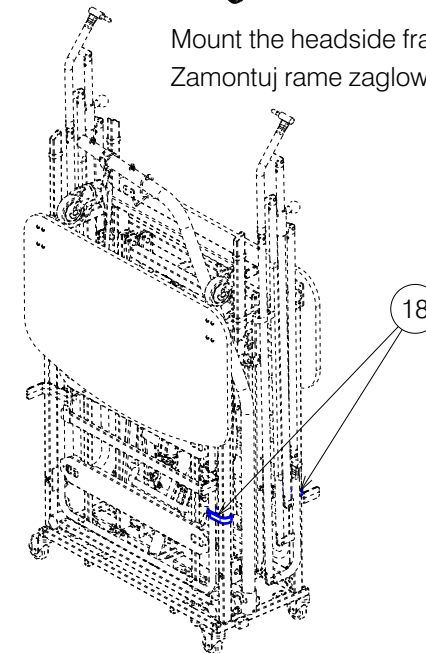

Material			
No.	Plan	Article	Quantity
1	YP06157	27918...	1
2	YP06164	27944...	1
3	YP06167	27946...	1
4*	YP06196	27950...	4
5	YP06216	2784803	2
6	YP06217	2795303	2
7	XP00106	2990072	2
8	P00097039	2998584	8
9	Wheel D75	1001255	2
10	M6 DIN 985	1001680	4
11	M10 DIN 985	1001683	4
12	---	---	---
13	3.9x16 DIN7982	1005767	4
14	M6x20	1006999	4
15	Velcro 12cm	1990663	0,5m
16	Wheel D75 with brake	1995807	2
17	M10x55	1998518	4
18	Velcro Strap 30cm	2993635	4

2

Mount the undercarriage /
Zamontuj rame podnosnika

3

Mount the lifting pole / Zamontuj wysiegnik

4

Mount the headside frame /
Zamontuj rame zaglowka

5

Mount the connectors and secure the connection
using star knob / Zamontuj laczniki systemu trans. i
zabezpiecz polaczenie pokretlem

6

Mount the panels /
Zamontuj panele

7

Mount the side rails
/ Zamontuj barierki

8

Put on the velcro straps to lock foot and headrest /
zaloz rzepy do blokady podnozka i zaglowka

EP00269 / K

TRANSPORT SYSTEM ILLICO