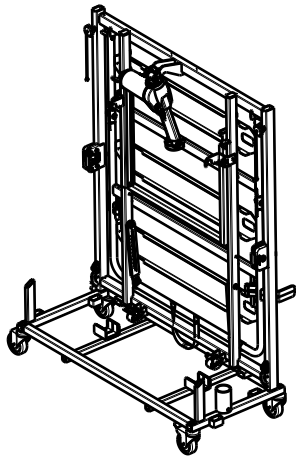

Material			
No.	Plan	Article	Quantity
1	YP06157	27918...	1
2	YP06164	27944...	1
3	YP06167	27946...	1
4*	YP06196	27950...	4
5	YP06216	2784803	2
6	YP06217	2795303	2
7	XP00106	2990072	2
8	P00097039	2998584	8
9	Wheel D75	1001255	2
10	M6 DIN 985	1001680	4
11	M10 DIN 985	1001683	4
12	---	---	---
13	3.9x16 DIN7982	1005767	4
14	M6x20	1006999	4
15	Velcro 12cm	1990663	0,5m
16	Wheel D75 with brake	1995807	2
17	M10x55	1998518	4
18	Velcro Strap 30cm	2993635	4

* - only for stacking beds / tylko do pietrowania lozek

Velcro straps (No.18) - way of assembly for YP06157 and YP06167 /
Paski Velcro (nr. 18) - sposob montazu dla YP06157 i YP06167

Package with bed dimensions [cm]		
Bed siderails	standard	965
Length	105	105
Width	44	47
Height	140	146
Carton box	U000369	U000367
Stacked beds height	283	289

EP00269 / K

TRANSPORT SYSTEM ILLICO				Plan No.
				1/2 EP00269 / K
Scale: 1:8	Drafted	Verified	Confirmed	
Date	09/01/2018	5/05/2026	5/05/2026	
Initials	DR	PM	AZ	

1

Mount the footside frame /
Zamontuj rame podnozka