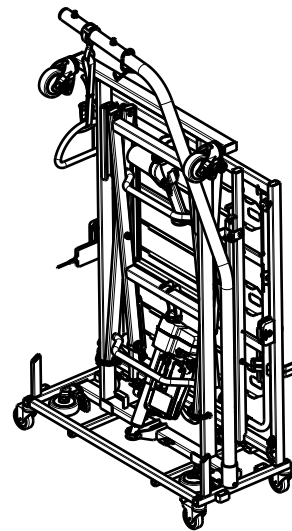

Material			
No.	Plan	Article	Quantity
1	YP06157	27918...	1
2	YP06164	27944...	1
3	YP06167	27946...	1
4*	YP06196	27950...	4
5	YP06216	2784803	2
6	YP06217	2795303	2
7	XP00106	2990072	2
8	P00097039	2998584	8
9	Wheel D75	1001255	2
10	M6 DIN 985	1001680	4
11	M10 DIN 985	1001683	4
12	---	---	---
13	3.9x16 DIN7982	1005767	4
14	M6x20	1006999	4
15	Velcro 12cm	1990663	0,5m
16	Wheel D75 with brake	1995807	2
17	M10x55	1998518	4
18	Velcro Strap 30cm	2993635	4

* - only for stacking beds / tylko do pietrowania lozek

Velcro straps (No.18) - way of assembly for YP06157 and YP06167 /
Paski Velcro (nr. 18) - sposob montazu dla YP06157 i YP06167

Package with bed dimensions [cm]		
Bed siderails	standard	965
Length	105	105
Width	44	47
Height	140	146
Carton box	U000369	U000367
Stacked beds height	283	289

EP00269 / K

TRANSPORT SYSTEM ILLICO				Plan No.
				1/2 EP00269 / K
Scale: 1:8	Drafted	Verified	Confirmed	
Date	09/01/2018	5/05/2026	5/05/2026	
Initials	DR	PM	AZ	

1

Mount the footside frame /
Zamontuj rame podnozka

2

Mount the undercarriage /
Zamontuj rame podnosnika

3

Mount the lifting pole / Zamontuj wysiegnik

4

Mount the headside frame /
Zamontuj rame zaglowka

5

Mount the connectors and secure the connection
using star knob / Zamontuj laczniki systemu trans. i
zabezpiecz polaczenie pokretlem