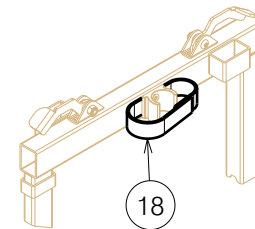

Material			
No.	Plan	Article	Quantity
1	YP06157	27918...	1
2	YP06164	27944...	1
3	YP06167	27946...	1
4*	YP06196	27950...	4
5	YP06216	2784803	2
6	YP06217	2795303	2
7	XP00106	2990072	2
8	P00097039	2998584	8
9	Wheel D75	1001255	2
10	M6 DIN 985	1001680	4
11	M10 DIN 985	1001683	4
12	---	---	---
13	3.9x16 DIN7982	1005767	4
14	M6x20	1006999	4
15	Velcro 12cm	1990663	0,5m
16	Wheel D75 with brake	1995807	2
17	M10x55	1998518	4
18	Velcro Strap 30cm	2993635	4

* - only for stacking beds / tylko do pietrowania lozek

Velcro straps (No.18) - way of assembly for YP06157 and YP06167 /
Paski Velcro (nr. 18) - sposob montazu dla YP06157 i YP06167

Package with bed dimensions [cm]		
Bed siderails	standard	965
Length	105	105
Width	44	47
Height	140	146
Carton box	U000369	U000367
Stacked beds height	283	289